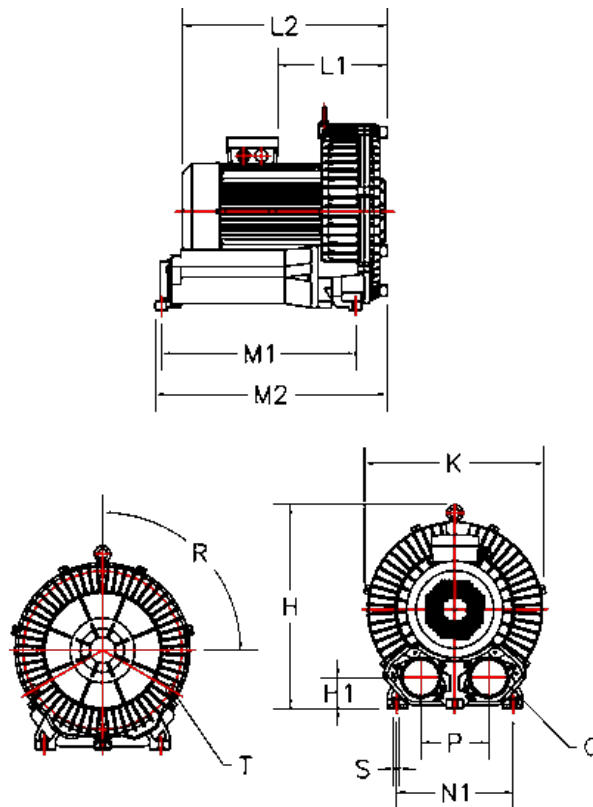

Data Sheet

Article number: 276104291301

Description: KLEEblower KB429L 1,3/1,5 kW
3x230/400V 50/60Hz Single stage

Measures

H = 338.5	N1 = 260
H1 = 47	Noise level dB 50/60Hz = 70/73
K = 332	P = 120
L1 = 167.5	Q = 2-PF 2" (NPT 2")
L2 = 361.5	R (degrees) = 3x120
M1 = 115	S = 4 x Ø14
M2 = 321.5	T = 3 - M8X1,25 - 15 dyb
N = 298	